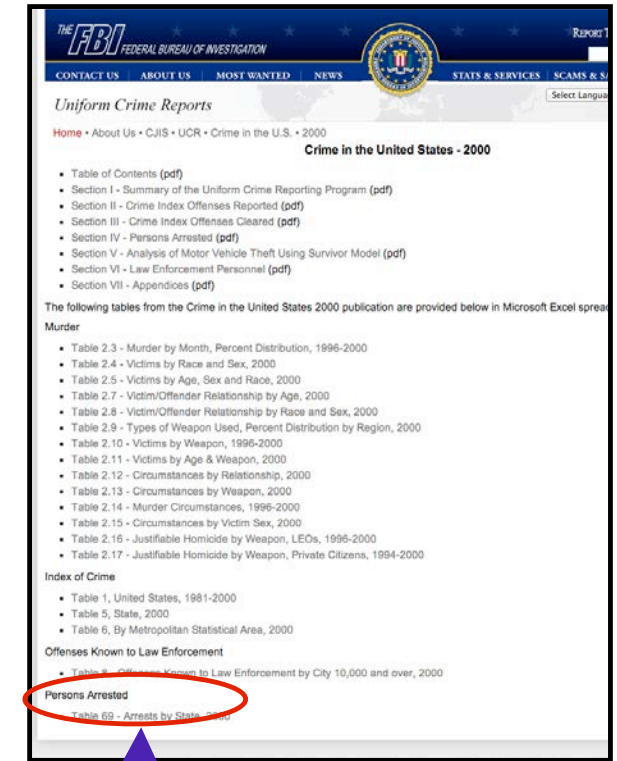

click on year to view the table on the FBI website for Crimes in the US (By Year) then click on the "Persons Arrested" link for table #69

MISTRESS OF THE MIGHTY CALCULATOR

ILLINOIS